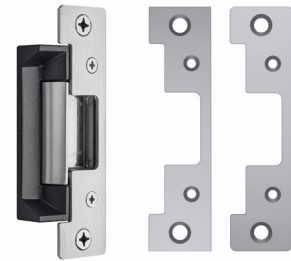

Purchase Options:

- Buy 3: Get a \$50 Gift Card
- Buy 5: Get a \$100 Gift Card

DEAL 3

#366-9400 | HES 9400-630
Surface Mounted Elec. Strike

\$269.10 ea.

-OR-

#366-9600 | HES 9600-630
Rim Electric Strike Body

Purchase Options:

- Buy 3: Get a \$50 Gift Card
- Buy 5: Get a \$100 Gift Card

DEAL 4

#366-1500 | HES 1500-630
1500 Series Electric Strike

\$276.12 ea.

-OR-

#366-1600 | HES 1600-630
1600 Series Electric Strike

Purchase Options:

- Buy 2: Get a \$50 Gift Card

DEAL 5

#366-5013 | HES 5000C-630
5000C Complete Latchbolt Pack

\$104.83 ea.

Purchase Options:

- Buy 3: Get a \$25 Gift Card
- Buy 5: Get a \$50 Gift Card

DEAL 6

#366-5300 | HES 5300C-630
5300C Low Profile Electric Strike
Complete Pack C

\$208.26 ea.

Purchase Options:

- Buy 3: Get a \$50 Gift Card
- Buy 5: Get a \$100 Gift Card

ALSO STOCKING!

#366-1515 | HES 1500C-630
1500 Series Complete Pack